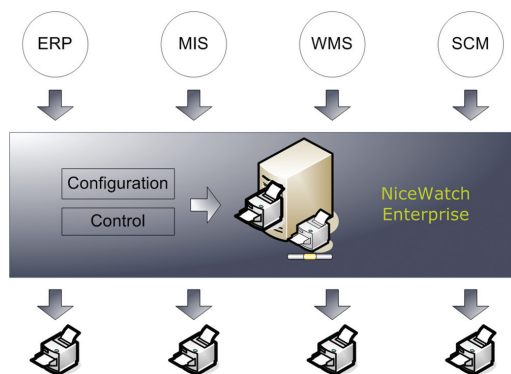

NiceLabel

the professional
labeling software

NiceWatch Enterprise

Add label printing to your existing
IT system

- Superb printing performance
- Server based solution simplifies maintenance
- User-friendly label designer

www.nicelabel.com

NiceLabel

When your existing IT system does everything but print labels, the main goal of the IT manager is to provide label printing without disturbing the other processes and by using data which is currently available.

NiceWatch Enterprise is a server based application that allows you to add label printing capability to your business operations without needing to make changes to existing applications.

ADD LABEL PRINTING TO YOUR SYSTEM WITHOUT CHANGING APPLICATIONS YOU ALREADY USE

SUPERVISE AND MANAGE YOUR PRINTING SYSTEM FROM A CENTRAL LOCATION

Real-time printer management minimizes the risk of production line stalls. Immediate notification about label printing stalls or errors is the best first step in solving them.